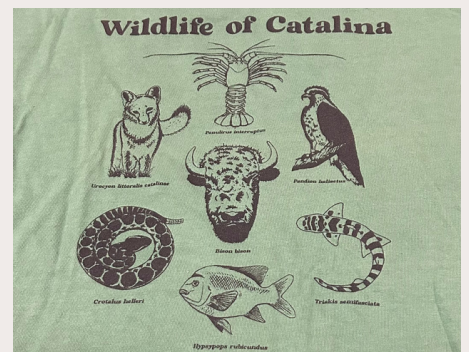

WILDLIFE OF CATALINA

T-shirt, Sage Green, Cotton/poly blend

SIZES & PRICE

Youth Large - Adult XXL
$22